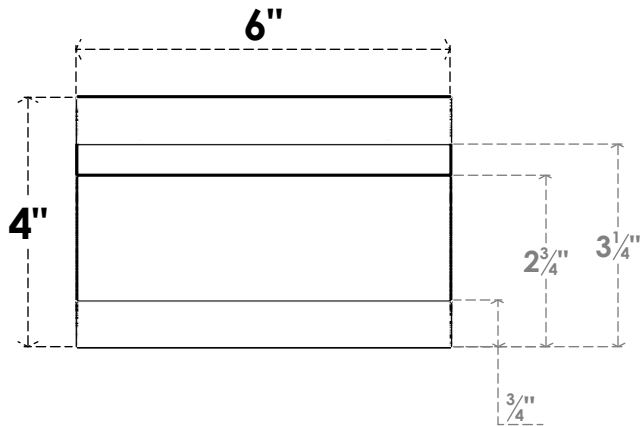

# ITEM NUMBER: RFTURO060X04000X16000X004NEB00RCPR

6"W X 4"H X 16"L TIMBERTHANE ROUGH CEDAR NEW BRIGHTON FAUX WOOD OPEN RAFTER TAIL, 4"L END, PRIMED TAN