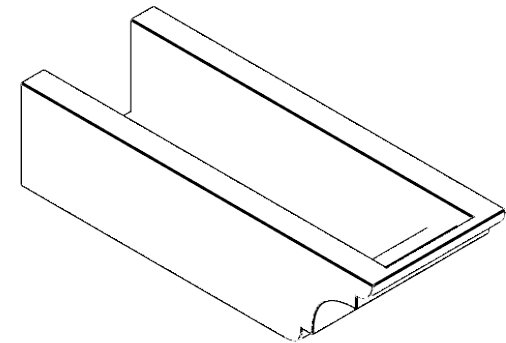

# ITEM NUMBER: RFTURO060X04000X16000X004NEB00RCPR

6"W X 4"H X 16"L TIMBERTHANE ROUGH CEDAR NEW BRIGHTON FAUX WOOD OPEN RAFTER TAIL, 4"L END, PRIMED TAN