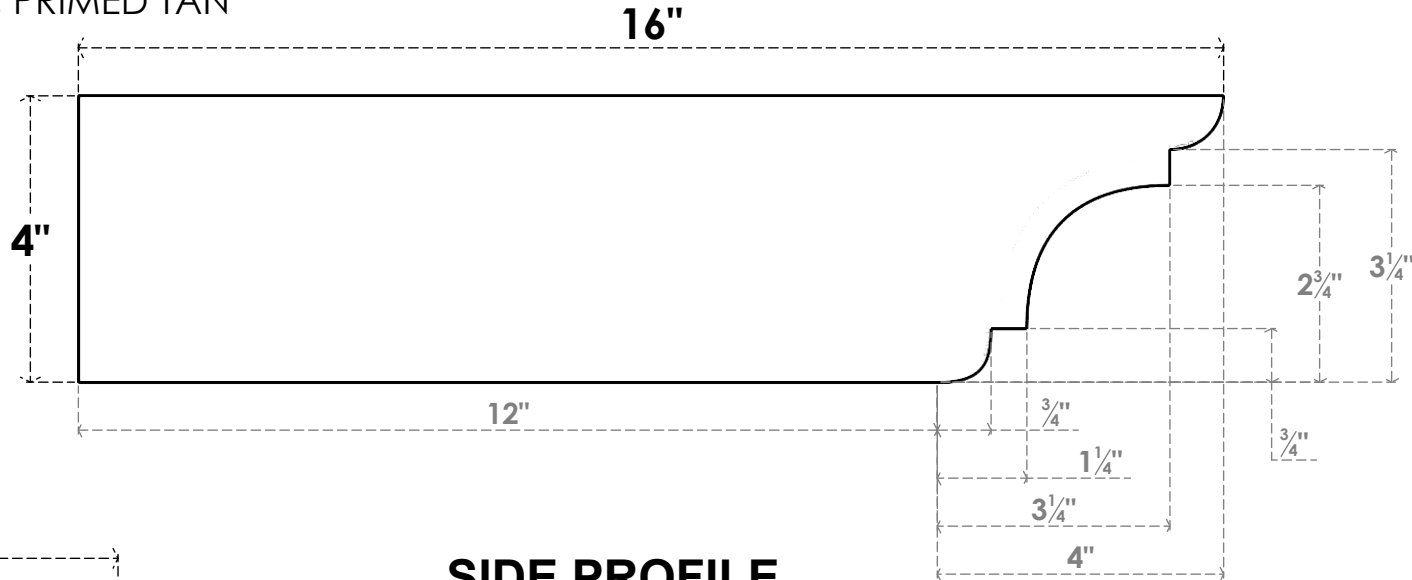

# ITEM NUMBER: RFTURO060X04000X16000X004NEB00RCPR

6"W X 4"H X 16"L TIMBERTHANE ROUGH CEDAR NEW BRIGHTON FAUX WOOD OPEN RAFTER TAIL, 4"L END, PRIMED TAN